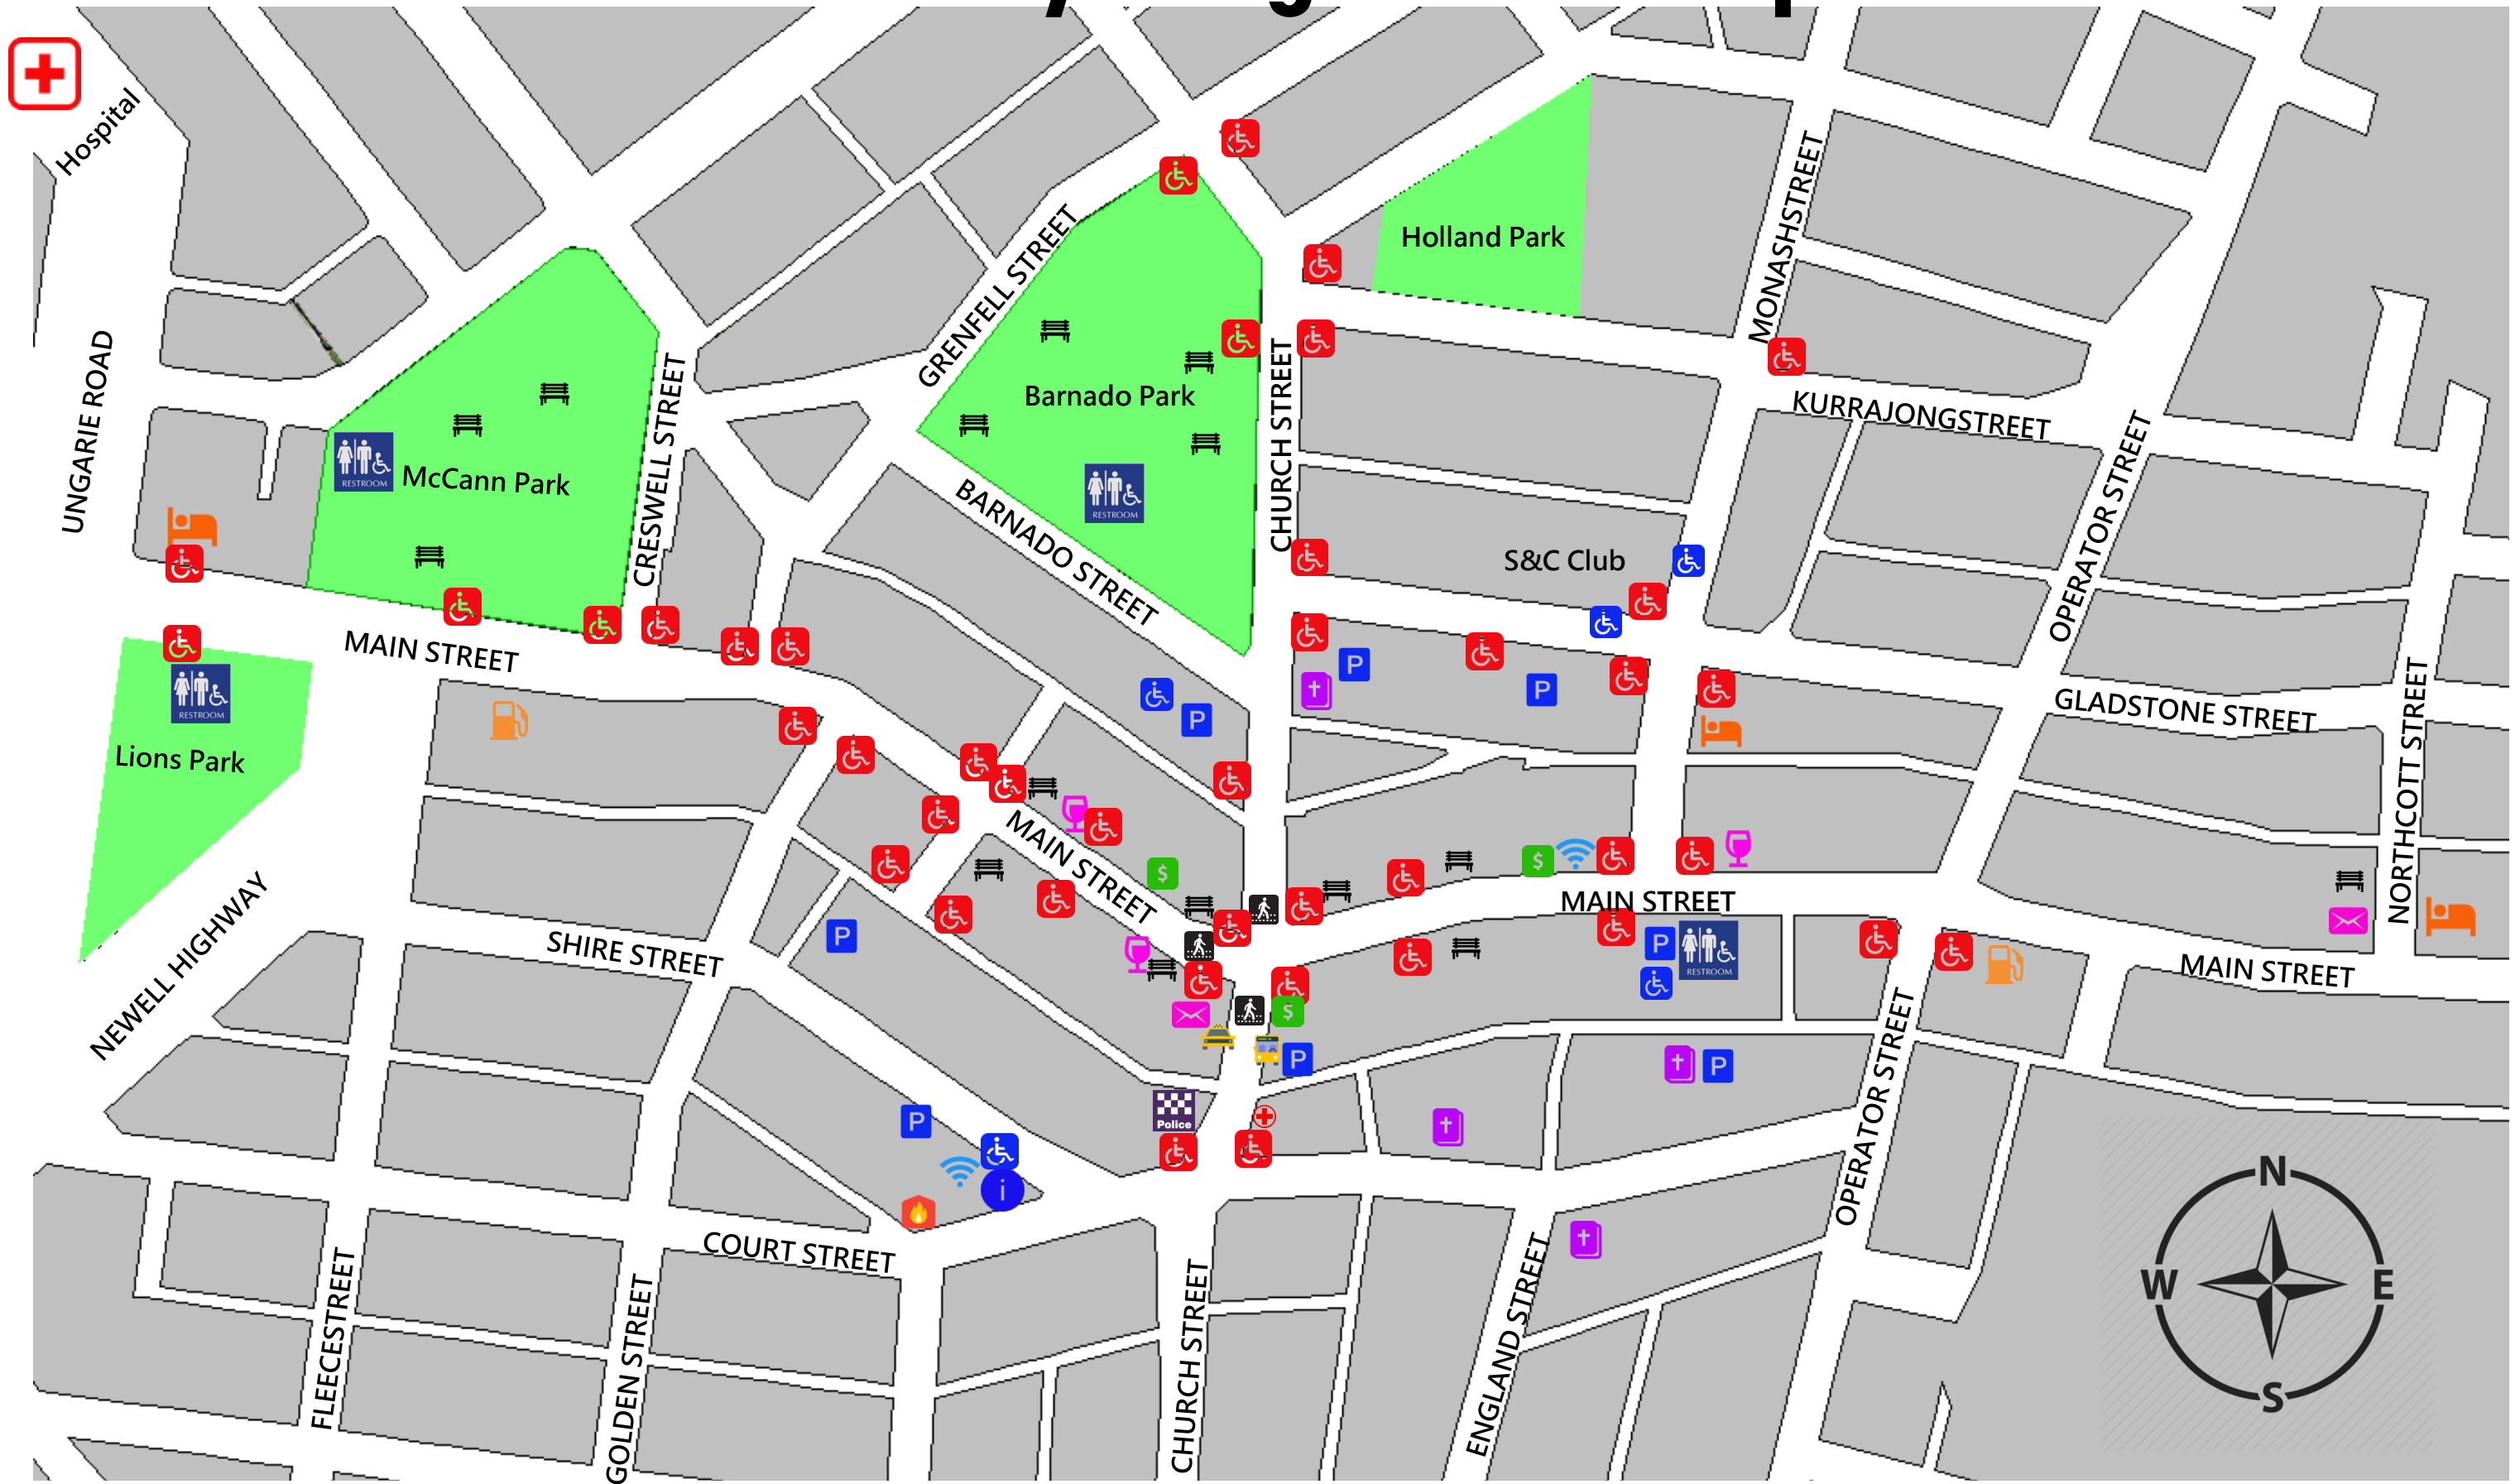

West Wyalong Access Map

- | | | | | | | | | | |
|---|---|--|--|---|--|---|--|---|--|
|  Hospital |  Fire Station |  Visitor Information Centre |  Taxi Rank |  Public Toilet |  Public Parking |  Service Station |  Church |  Hotel/Pub |  Seat/Rest Stop |
|  Police Station |  Ambulance Station |  Internet Access |  Bus Stop |  Pedestrian Crossing |  Disabled Parking |  ATM |  Motel |  Post Box |  Ramp accessible with caution |