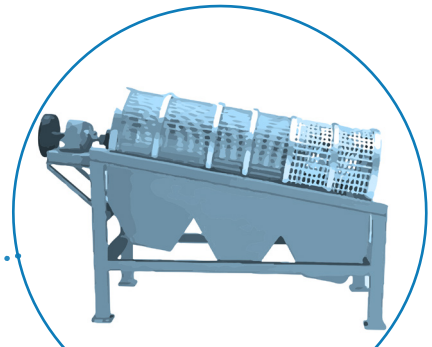

Fossicking

What fossicking equipment is not permitted?

NSW
Resources
Regulator

MOBILE PLANT*

'Highbanker' SLUICES**

MECHANISED DREDGES

WATER PUMPS

**POWERED
EQUIPMENT
NOT
PERMITTED**

POWER OPERATED TROMMELS

JACK HAMMERS

POWERED GOLD WHEELS

CONCENTRATORS

ALLUVIAL MINING PLANT

NOTE: THIS IS NOT AN EXHAUSTIVE LIST OF ALL PROHIBITED EQUIPMENT

* Mobile plant (backhoes, dozers, excavators).

** 'Highbanker' sluices, when used with powered water pumps.