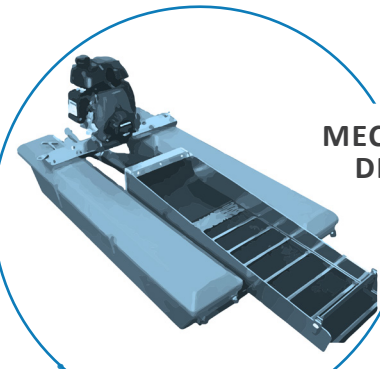

Fossicking

What fossicking equipment is not permitted?

NSW
Resources
Regulator

MOBILE PLANT*

'Highbanker' SLUICES**

MECHANISED DREDGES

WATER PUMPS

**POWERED
EQUIPMENT
NOT
PERMITTED**

POWER OPERATED TROMMELS

JACK HAMMERS

POWERED GOLD WHEELS

CONCENTRATORS

ALLUVIAL MINING PLANT

NOTE: THIS IS NOT AN EXHAUSTIVE LIST OF ALL PROHIBITED EQUIPMENT

* Mobile plant (backhoes, dozers, excavators).

** 'Highbanker' sluices, when used with powered water pumps.