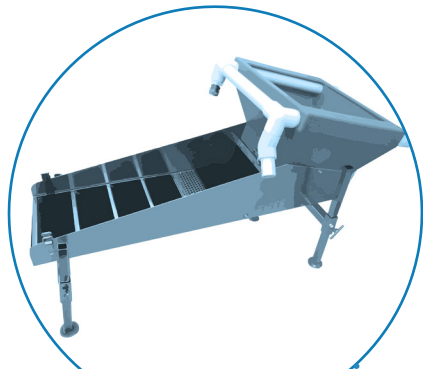

Fossicking

What fossicking equipment is not permitted?

NSW
Resources
Regulator

MOBILE PLANT*

'Highbanker' SLUICES**

MECHANISED DREDGES

WATER PUMPS

**POWERED
EQUIPMENT
NOT
PERMITTED**

POWER OPERATED TROMMELS

JACK HAMMERS

POWERED GOLD WHEELS

CONCENTRATORS

ALLUVIAL MINING PLANT

NOTE: THIS IS NOT AN EXHAUSTIVE LIST OF ALL PROHIBITED EQUIPMENT

* Mobile plant (backhoes, dozers, excavators).

** 'Highbanker' sluices, when used with powered water pumps.