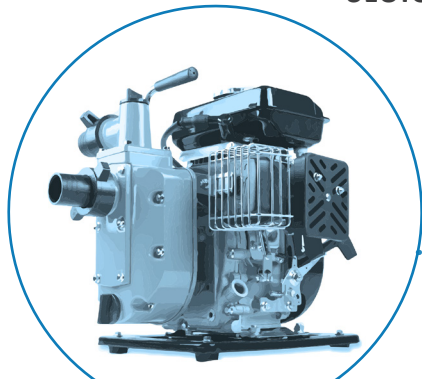

Fossicking

What fossicking equipment is not permitted?

NSW
Resources
Regulator

MOBILE PLANT*

'Highbanker' SLUICES**

MECHANISED DREDGES

WATER PUMPS

**POWERED
EQUIPMENT
NOT
PERMITTED**

POWER OPERATED TROMMELS

JACK HAMMERS

POWERED GOLD WHEELS

CONCENTRATORS

ALLUVIAL MINING PLANT

NOTE: THIS IS NOT AN EXHAUSTIVE LIST OF ALL PROHIBITED EQUIPMENT

* Mobile plant (backhoes, dozers, excavators).

** 'Highbanker' sluices, when used with powered water pumps.